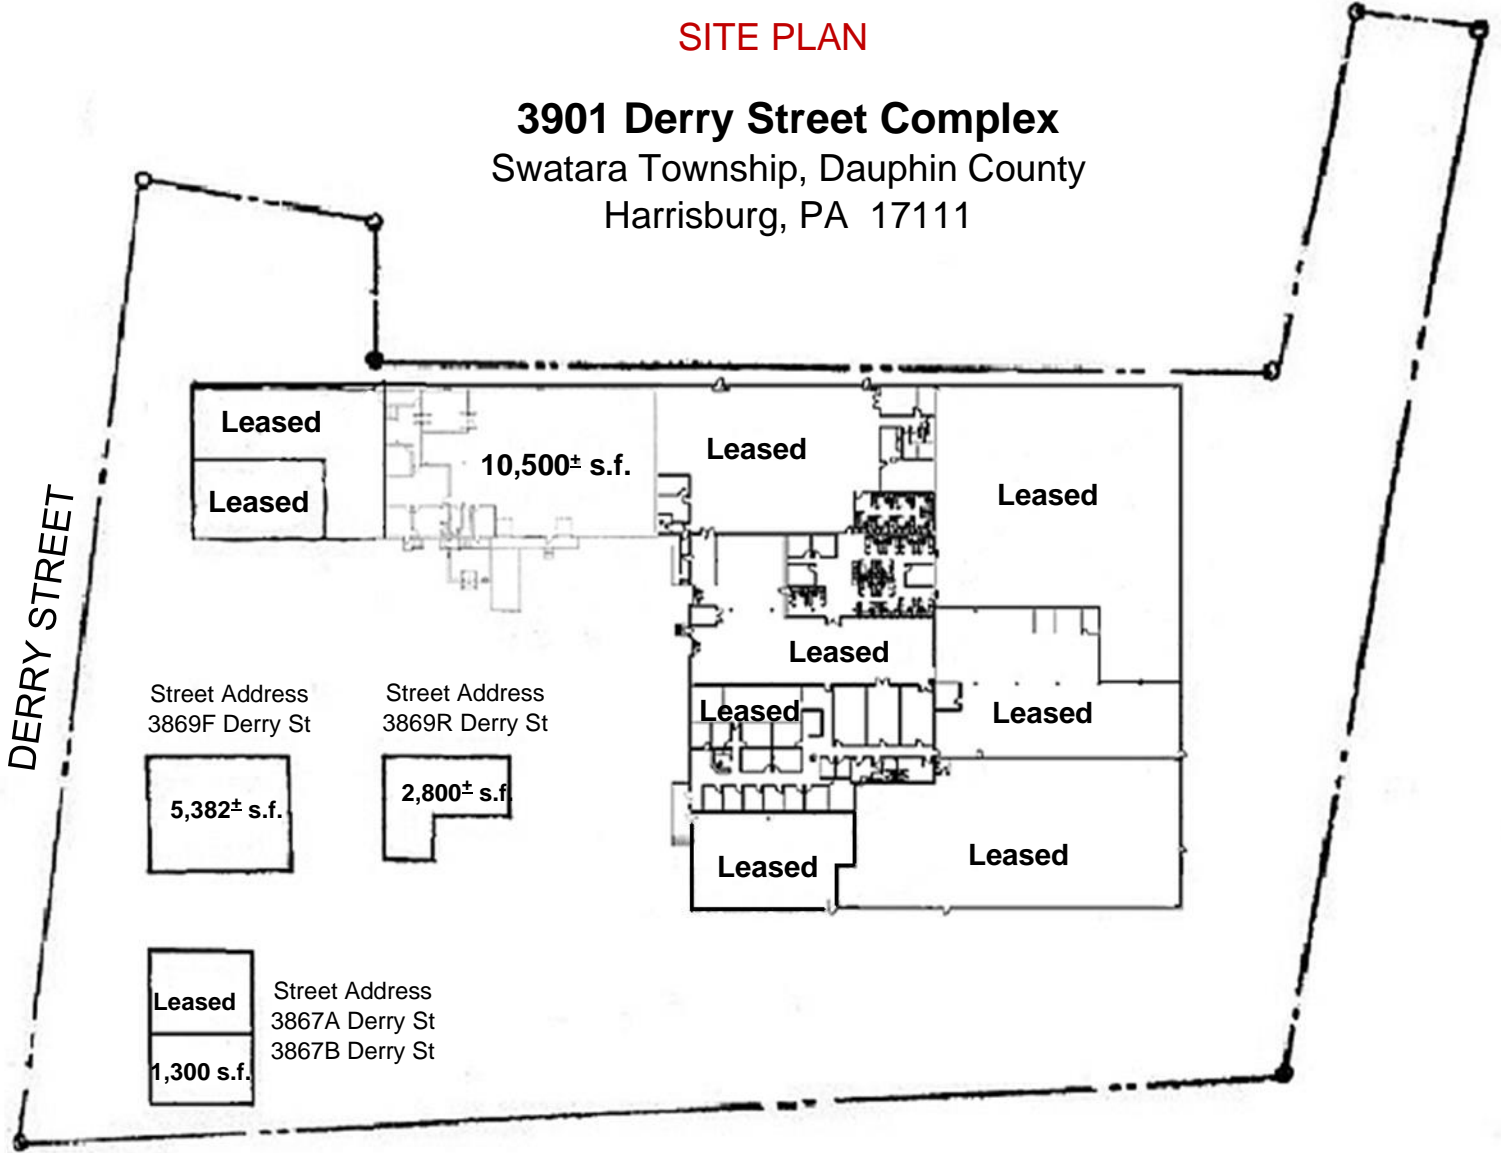

**FOR  
LEASE**

**3901 DERRY STREET COMPLEX  
Harrisburg, PA 17111**

750 East Park Drive  
Harrisburg, PA 17111  
717-564-0832  
[uniondepositcorporation.com](http://uniondepositcorporation.com)

Free Standing Building in Complex  
3869F Derry Street 5,382 s.f.

# SITE PLAN

## 3901 Derry Street Complex Swatara Township, Dauphin County Harrisburg, PA 17111

### LOCATION – 3901 DERRY STREET COMPLEX, HARRISBURG, PA