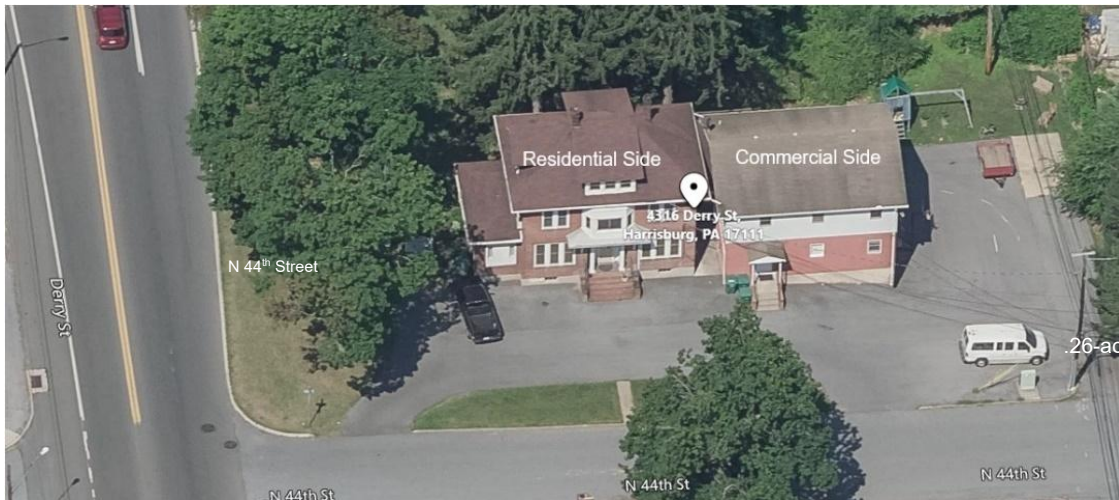

RESIDENCE - OFFICE - RETAIL

4316 Derry Street Swatara Township, Dauphin County Harrisburg, PA 17111

- Excellent Office and/or Retail Location
- Strong Demographics
- High Visibility
- Located in front of East Park Shopping Center
- Traffic Signal Controls at both I-83 Ramps
- Parking Lot Accessible from 44th Street
- Derry Street Traffic Volume 12,000 vehicles per day