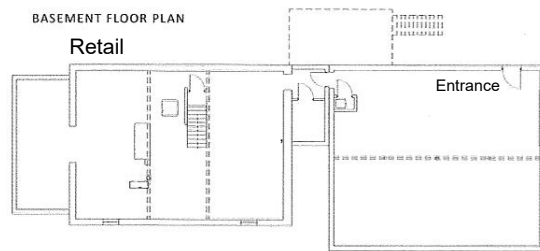

RESIDENCE - OFFICE - RETAIL

4316 Derry Street Swatara Township, Dauphin County Harrisburg, PA 17111

- Excellent Office and/or Retail Location
- Strong Demographics
- High Visibility
- Located in front of East Park Shopping Center
- Traffic Signal Controls at both I-83 Ramps
- Parking Lot Accessible from 44th Street
- Derry Street Traffic Volume 12,000 vehicles per day